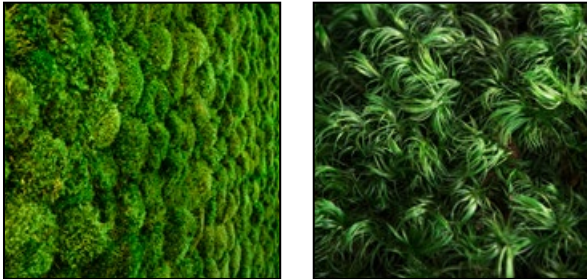

Colors –

Apple 55	Light Grass 79	Grass Green 78	Mentha 54
Medium 70	Pacific 87	Royal Blue 74	Purple 67
Erica 53	Red 57	Orange 51	Yellow 60
Burgundy 63	Fuchsia 69	Natural 56	

Acoustic absorption index (α_s) depending on Frequency (Hz)

BALL MOSS

- Origin** – Handpicked in Europe
- Durability** – 100% Maintenance free
Keeps its form, color & texture for 3 to 5 years
(Avoid direct sunlight on the moss to preserve its color)
- Health** – Non-toxic
Non-allergen

Acoustic absorption index (α_s) depending on Frequency (Hz)

3. FILLINGS (2/2)

PROVENCE MOSS

-  **Origin** — Handpicked in Europe
-  **Durability** — 100% Maintenance free
Keeps its form, color & texture for 3 to 5 years
(Avoid direct sunlight on the moss to preserve its color)
-  **Health** — Non-toxic
Non-allergen