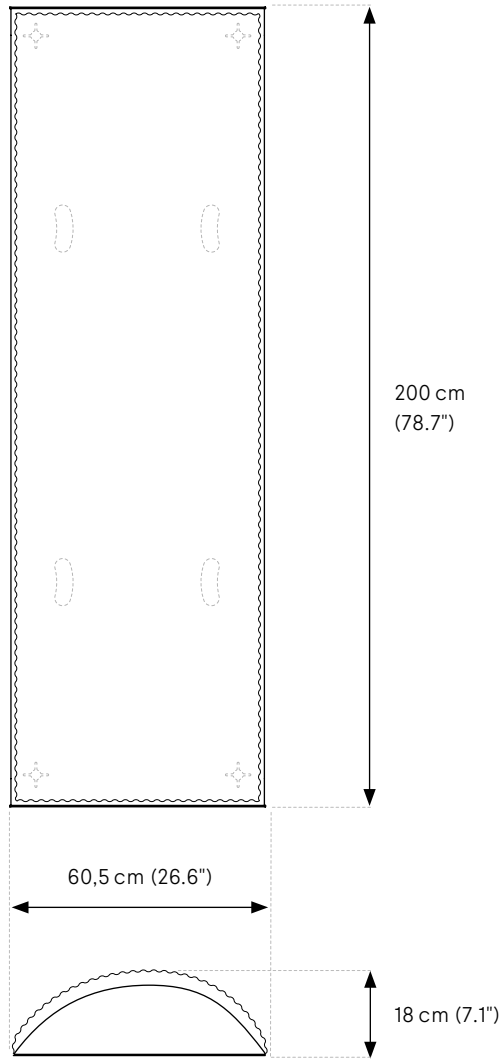

Greenmood

PRODUCT SPECIFICATION SHEET

PILLAR

1. SPECIFICATIONS
 2. FRAME FINISHES
 3. FILLINGS
 4. FIXING SYSTEM
-

1. SPECIFICATIONS

PILLAR (Acoustic wall fixture – One size)

Weight — Gross weight (±10%): 25 kg (55 lbs)