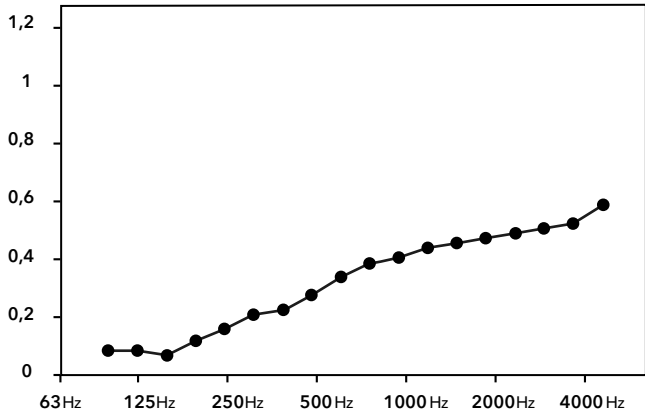

- **Origin** – Handpicked in Europe (Scandinavia)
- **Security** – Naturally Fire-retardant (ISO 11925-2, certificate available)
- **Durability** – 100% Maintenance free (avoid direct sunlight)
  Keeps its form, color & texture for 5 to 10 years
- **Health** – Non-toxic
  Non-allergen

Colors –

Apple 55	Light Grass 79	Grass Green 78	Mentha 54
Medium 70	Pacific 87	Royal Blue 74	Purple 67
Erica 53	Red 57	Orange 51	Yellow 60
Burgundy 63	Fuchsia 69	Natural 56	

Acoustic absorption index (α_s) depending on Frequency (Hz)