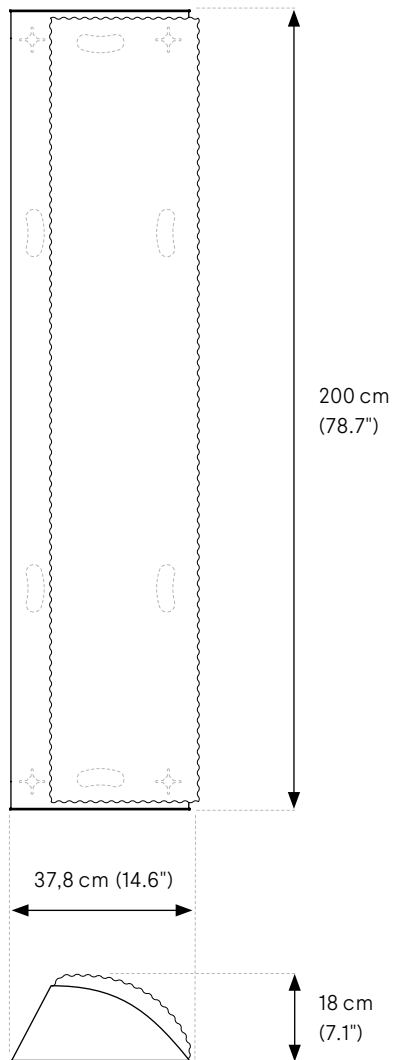

Greenmood

PRODUCT SPECIFICATION SHEET

ANGLED PILLAR

1. SPECIFICATIONS
 2. FRAME FINISHES
 3. FILLINGS
 4. FIXING SYSTEM
-

1. SPECIFICATIONS

ANGLED PILLAR (Acoustic wall fixture – One size)

Weight — Gross weight ($\pm 10\%$): 16 kg (35 lbs)

Materials — Aluminium sheets 3 mm (1/8") thick

Finishes — Powder coatings: Matte White – RAL 9010
Matte Black – RAL 9005
Corten
Gold

Fillings — Reindeer Moss (Lichen)
Ball Moss
Provence Moss
Forest (Wild plants)