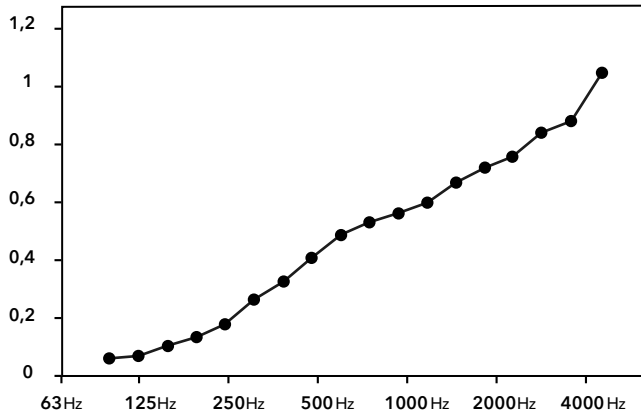

- **Origin** — Handpicked in Europe
- **Durability** — 100% Maintenance free
  Keeps its form, color & texture for 3 to 5 years
  (Avoid direct sunlight on the moss to preserve its color)
- **Health** — Non-toxic
  Non-allergen

Acoustic absorption index (α_s) depending on Frequency (Hz)