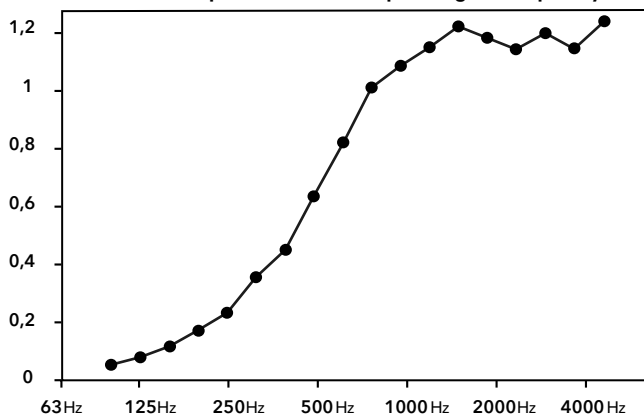

- **Origin** – Handpicked in Europe
- **Durability** – 100% Maintenance free
  Keeps its form, color & texture for 3 to 5 years
  (Avoid direct sunlight on the moss to preserve its color)
- **Health** – Non-toxic
  Non-allergen

Acoustic absorption index (α_s) depending on Frequency (Hz)