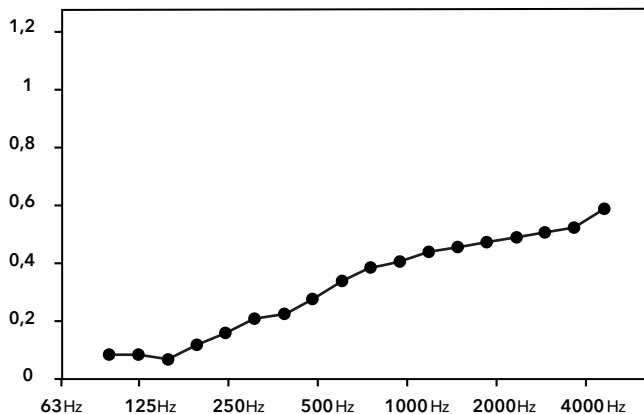

- **Origin** – Handpicked in Europe (Scandinavia)
- **Security** – Naturally Fire-retardant (ISO 11925-2, certificate available)
- **Durability** – 100% Maintenance free (avoid direct sunlight)
  Keeps its form, color & texture for 5 to 10 years
- **Health** – Non-toxic
  Non-allergen

Acoustic absorption index (α_s) depending on Frequency (Hz)